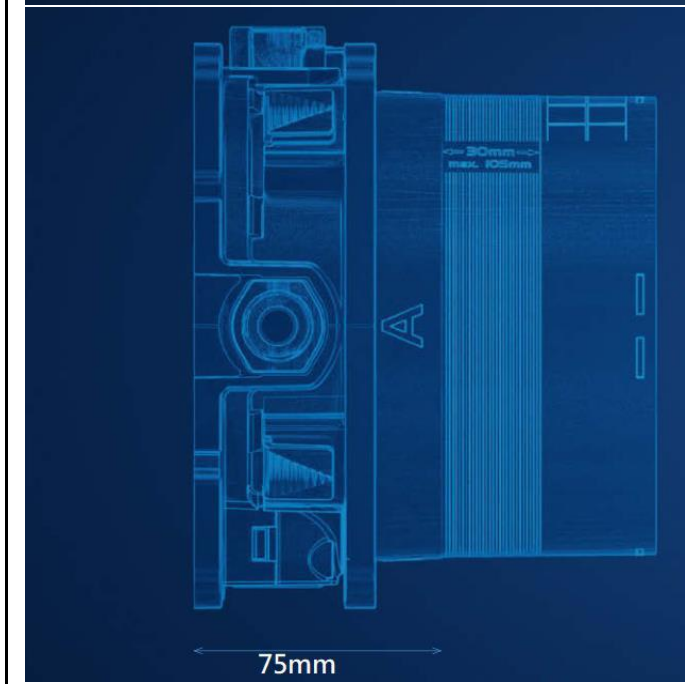

Acme Sanitary Ware Co Ltd

Acme Building, 22-28 Nanking Street, Kowloon, Hong Kong
Tel: 2388 7171 Fax: 2710 8012
E-mail: acme@acmesanitary.com.hk
Website: www.acmesanitaryware.com.hk

Pure Freude
an Wasser

PROJECT		REF		REV	ITEM CODE	
LOCATION		DATE			PAGE	

SANITARY WARE SPECIFICATION SHEET

Note:

* All information of the above is for the reference only. No prior notice is made if any changes.