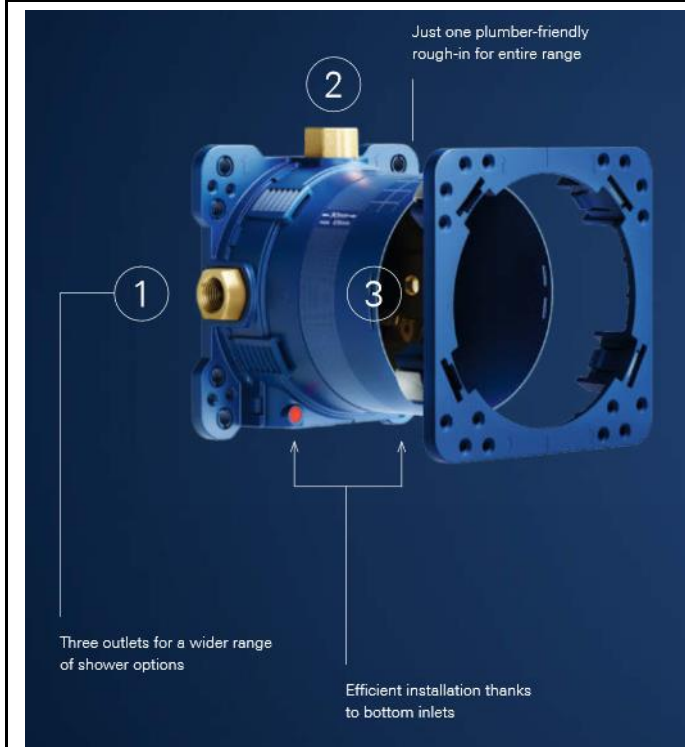

Acme Sanitary Ware Co Ltd

Acme Building, 22-28 Nanking Street, Kowloon, Hong Kong
Tel: 2388 7171 Fax: 2710 8012
E-mail: acme@acmesanitary.com.hk
Website: www.acmesanitaryware.com.hk

Pure Freude
an Wasser

PROJECT		REF		REV	ITEM CODE	
LOCATION		DATE			PAGE	

SANITARY WARE SPECIFICATION SHEET

Note:

* All information of the above is for the reference only. No prior notice is made if any changes.